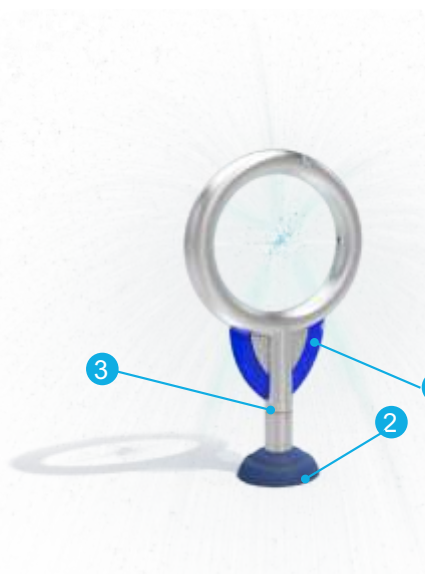

Easy to run for kids of all ages and abilities

• Lead-free copper alloy ensures maximum durability and is not affected by heat

• 360 rotation - no mechanical stops to stop rotation

• Adjustable to conserve the jet within a certain area -

Controls where water starts and ends

• Corrosion and chemical resistant

Made from 40% recycled materials. Reusable does not end gives its shelf life.

Hauteur(mm)	Largeur(mm)	Longueur(mm)	Pression(BAR)	Débit(L/min)
1110	250	660	0.1-0.2	3.8-11.4