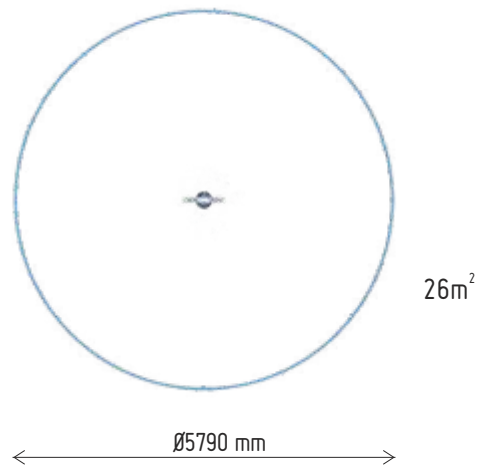

DIMENSÕES / DIMENSIONES / DIMENSIONS / DIMENSIONS

Height(mm)	Width(mm)	Length(mm)	Pressure(BAR)	Flow(L/min)
1110	250	660	0.1-0.2	3.8-11.4

INFORMAÇÃO DO EQUIPAMENTO / INFORMACIÓN DEL EQUIPO / EQUIPMENT INFORMATION / INFORMATIONS SUR L'ÉQUIPEMENT

Controls where water starts and ends

• Corrosion and chemical resistant

Made from 40% recycled materials. Reusable does not end gives its shelf life.

Hauteur(mm)	Largeur(mm)	Longueur(mm)	Pression(BAR)	Débit(L/min)
1110	250	660	0.1-0.2	3.8-11.4