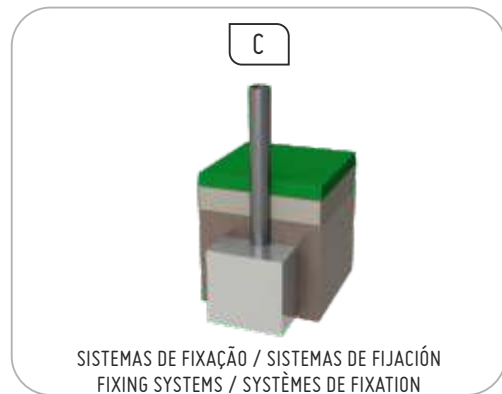

Panels

HDPE: High density polyethylene mono or two color. Being a polymer is characterized by its resistance to chemicals and corrosion. Due to its elasticity and lightness, it offers high impact resistance and is very difficult to break. The non-slip surface provides safety for children and its synthetic base prevents the growth of bacteria and fungi. It does not require any maintenance;

Metal parts

Pipes: Stainless steel AISI 304 Ø40mm;

Fixation System:

Type C – Standard composed of plumbing applied directly to the ground and cast with concrete;

Screws and accessories

Screws: Zinc-plated steel or optionally AISI 304 stainless steel;

Capsules: PP polypropylene plastic;

FUNÇÕES LÚDICAS/ FUNCIONES LÚDICAS / RECREATIONAL FUNCTIONS / FONCTIONS RÉCRÉATIVES

Fun

While having fun, children acquire immense abilities, from physical abilities to social interactions.

Socializing

Socialization and imagination are necessary throughout the game. All this creates a relationship between children and awakens the sense of coexistence and solidarity.

Play

Develops patience, sharing and sporting spirit.